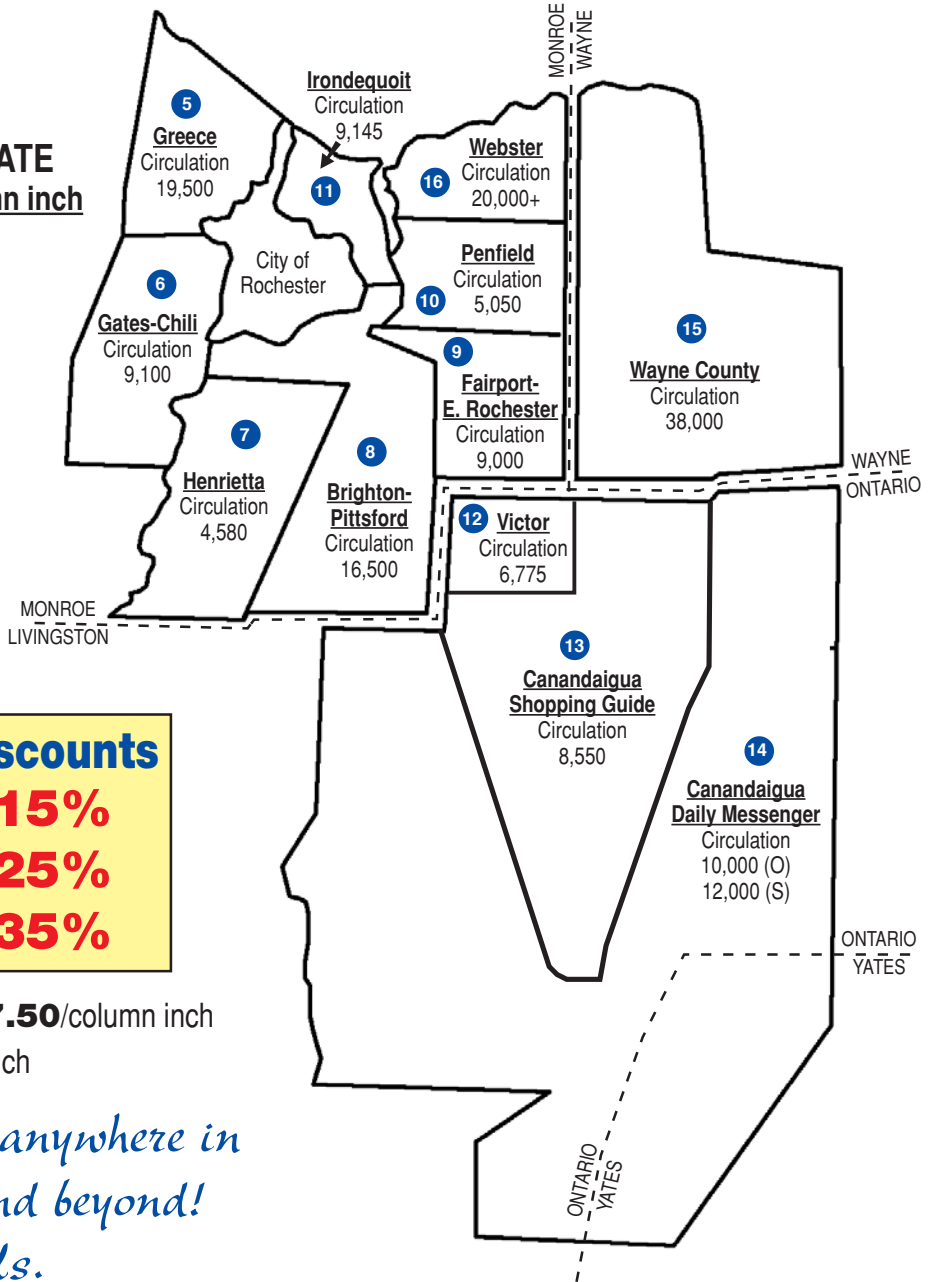

WESTSIDE NEWS INC.

(585) 352-3411 e-mail: production@westsidenewsny.com

ROCHESTER METRO RATES

EFFECTIVE 11/1/11

DEADLINE FOR ALL EDITIONS: WEDNESDAY AT 4 PM

The following areas are served by broadsheet editions. A full page is 123 inches, 6 columns wide x 20.5" high.

CHOOSE FROM THE FOLLOWING AREAS

- 5 Greece
- 6 Gates-Chili
- 7 Henrietta
- 8 Brighton-Pittsford
- 9 Fairport-E. Rochester
- 10 Penfield
- 11 Irondequoit
- 12 Victor
- 13 Canandaigua Shopping Guide

OPEN RATE per column inch

- **$19.50**
- **$16.50**
- **$13.50**
- **$19.50**
- **$16.50**
- **$13.50**
- **$16.50**
- **$13.50**
- **$7.50**

Multiple Publication Discounts

- 2 to 3 publications **15%**
- 4 to 5 publications **25%**
- 6 or more publications **35%**

- 14 Canandaigua Daily Messenger - **$17.50**/column inch
- 15 Wayne County - **$24.38**/column inch

We can place your ad anywhere in New York State...and beyond! Ask for details.

The following area is served by a full tab edition. A full page is 4 col. x 16 inches. Ask about other sizes available

COLUMN INCHES	1/16	1/8	1/4	1/3	1/2	3/4	Full
	4	8	16	21	32	48	64

Webster	16	60	92	136	170	254	374	430