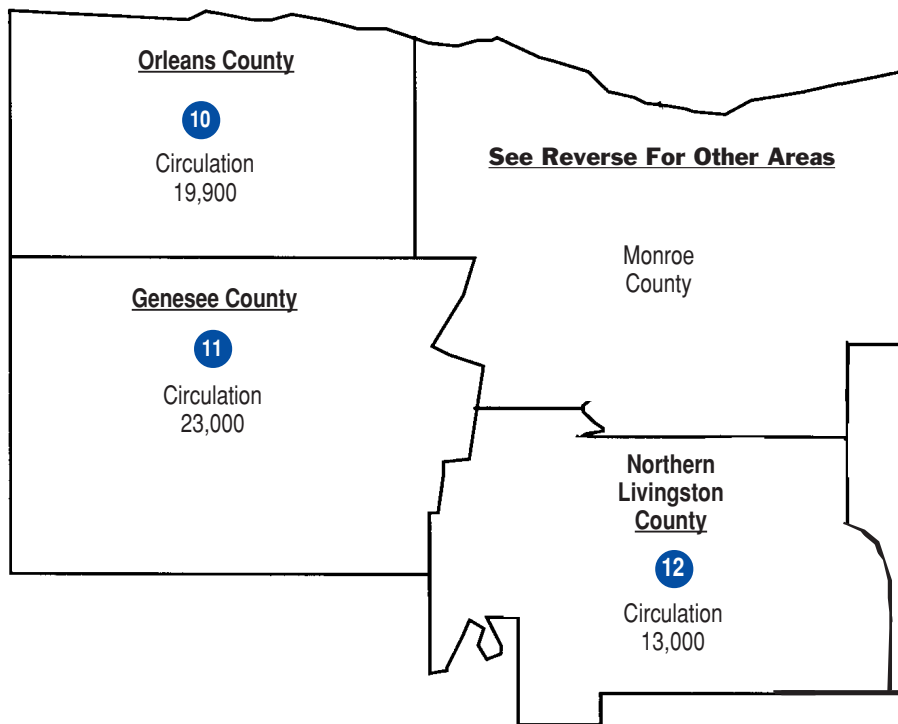

COLUMN INCHES >>	4	6	8	12	16	24	32	48	64	72	96
Orleans County 10	47	70	94	140	188	280	354	531	672	756	890

The following is served by a 10.5" tab edition. A full page is 5 col. x 10.5 inches. Ask about other sizes available.

COLUMN INCHES >>	4	6	8	12	14	21	26	52.5
Genesee County 11	41	61	82	121	142	213	258	510

The following area is served by a specially formatted edition. A full page is 5 col. (9.5 inches) x 11 inches.

COLUMN INCHES >>	4	5	6	8	11	12	15	22	24	33	44
No. Livingston County 12	45	57	68	90	123	133	166	241	258	352	451

The following areas are served by broadsheet editions. A full page is 123 inches, 6 columns wide x 20.5" high.

CHOOSE FROM THE FOLLOWING AREAS

- 5 Greece
- 6 Gates-Chili
- 7 Henrietta
- 8 Brighton-Pittsford
- 9 Fairport-E. Rochester
- 10 Penfield
- 11 Irondequoit
- 12 Victor
- 13 Canandaigua Shopping Guide

- 14 Canandaigua Daily Messenger - **\$17.50**/column inch
- 15 Wayne County - **\$24.38**/column inch

We can place your ad anywhere in New York State...and beyond! Ask for details.

The following area is served by a full tab edition. A full page is 4 col. x 16 inches. Ask about other sizes available